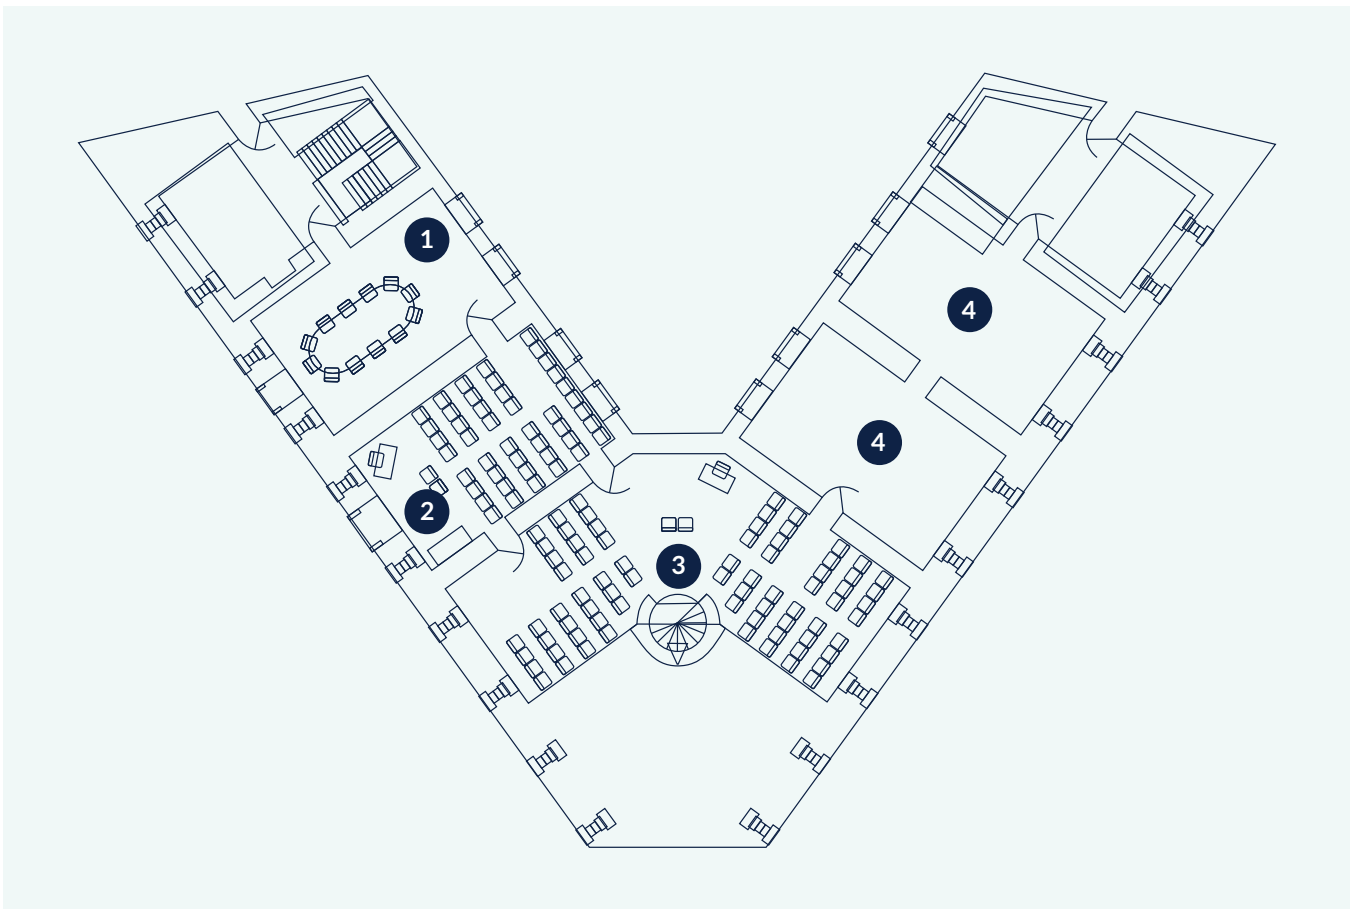

VENUE HIRE

AT FORT NELSON

CELEBRATE

MARRY

MEET

REMEMBER

1 - OFFICERS' MESS

Our impressive Officers' Mess is steeped in history, and furnished with unique heritage pieces. It's the perfect room to use for welcome drinks for a party or event.

2 - ANTE ROOM

The Ante Room has been restored to its full Victorian splendour and has magnificent views of the Solent and the Isle of Wight from its large picture window.

Seated/Theatre	45
Informal	50
Board	20

3 - POINT OF THE REDAN

The charming 'Point of the Redan', originally the officers' billiard room, is a multi-functional space and suitable for a range of activities. The room layout is flexible and there is access to the Palmerston Suite for break-out groups and/or refreshments.

Seated/Theatre	80
Informal	100
Board	26
Cabaret	60

4 - PALMERSTON SUITE

The Palmerston Suite provides the ideal space for break out groups and/or refreshments.